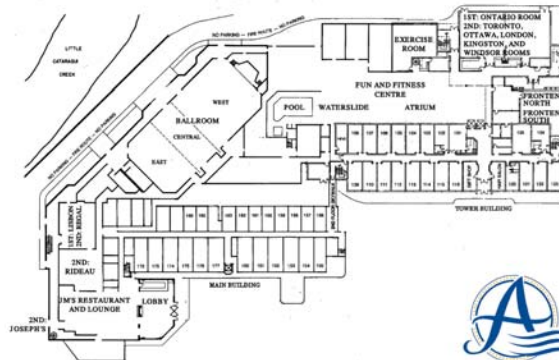

- 19 meeting rooms with over 19,000 square feet of meeting space accommodating up to 900 guests.
- The column-free Ambassador Ballroom featuring majestic 16 foot ceilings and grand chandeliers which conveniently divides into three rooms for the ultimate in flexibility. We also offer direct access to the Ballroom for exhibitions and car shows.
- The Atrium is available for receptions and exhibitions.
- Completely new boardrooms boasting executive seating and boardroom tables with contemporary décor, some with windows which open, adding the benefits of natural light and fresh air.
- Wireless High Speed Internet Access in all Meeting Rooms, public spaces and most guest rooms.
- Individual Climate Control.
- Professional Conference Coordinators with friendly and dedicated team members to orchestrate an unforgettable event.